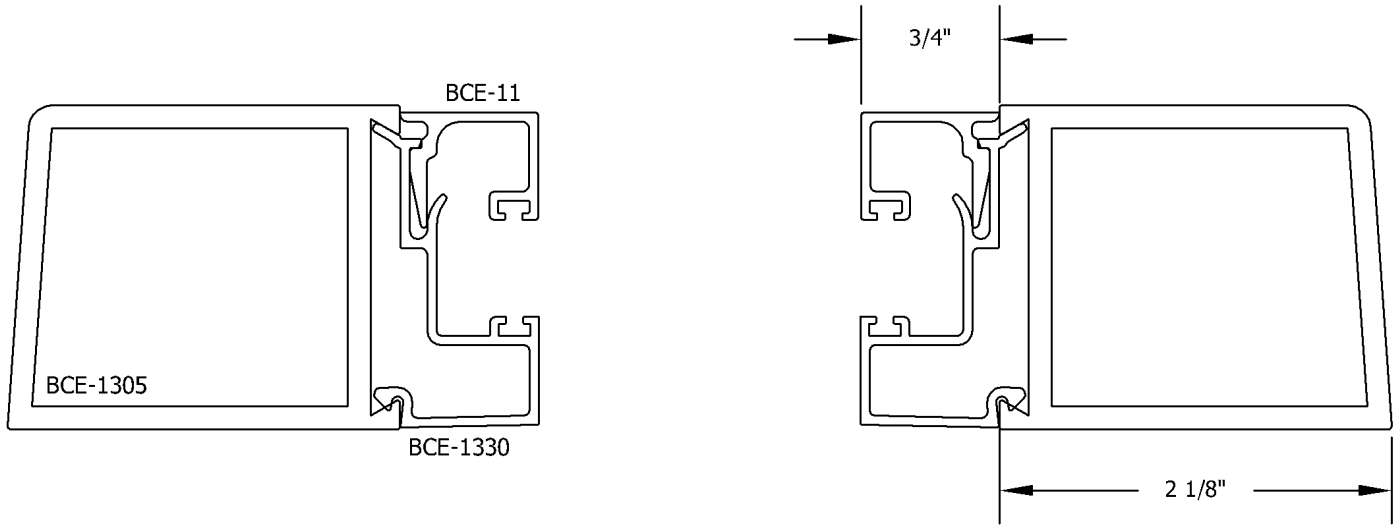

1300 SERIES ENTRANCE
NARROW STILE DOOR