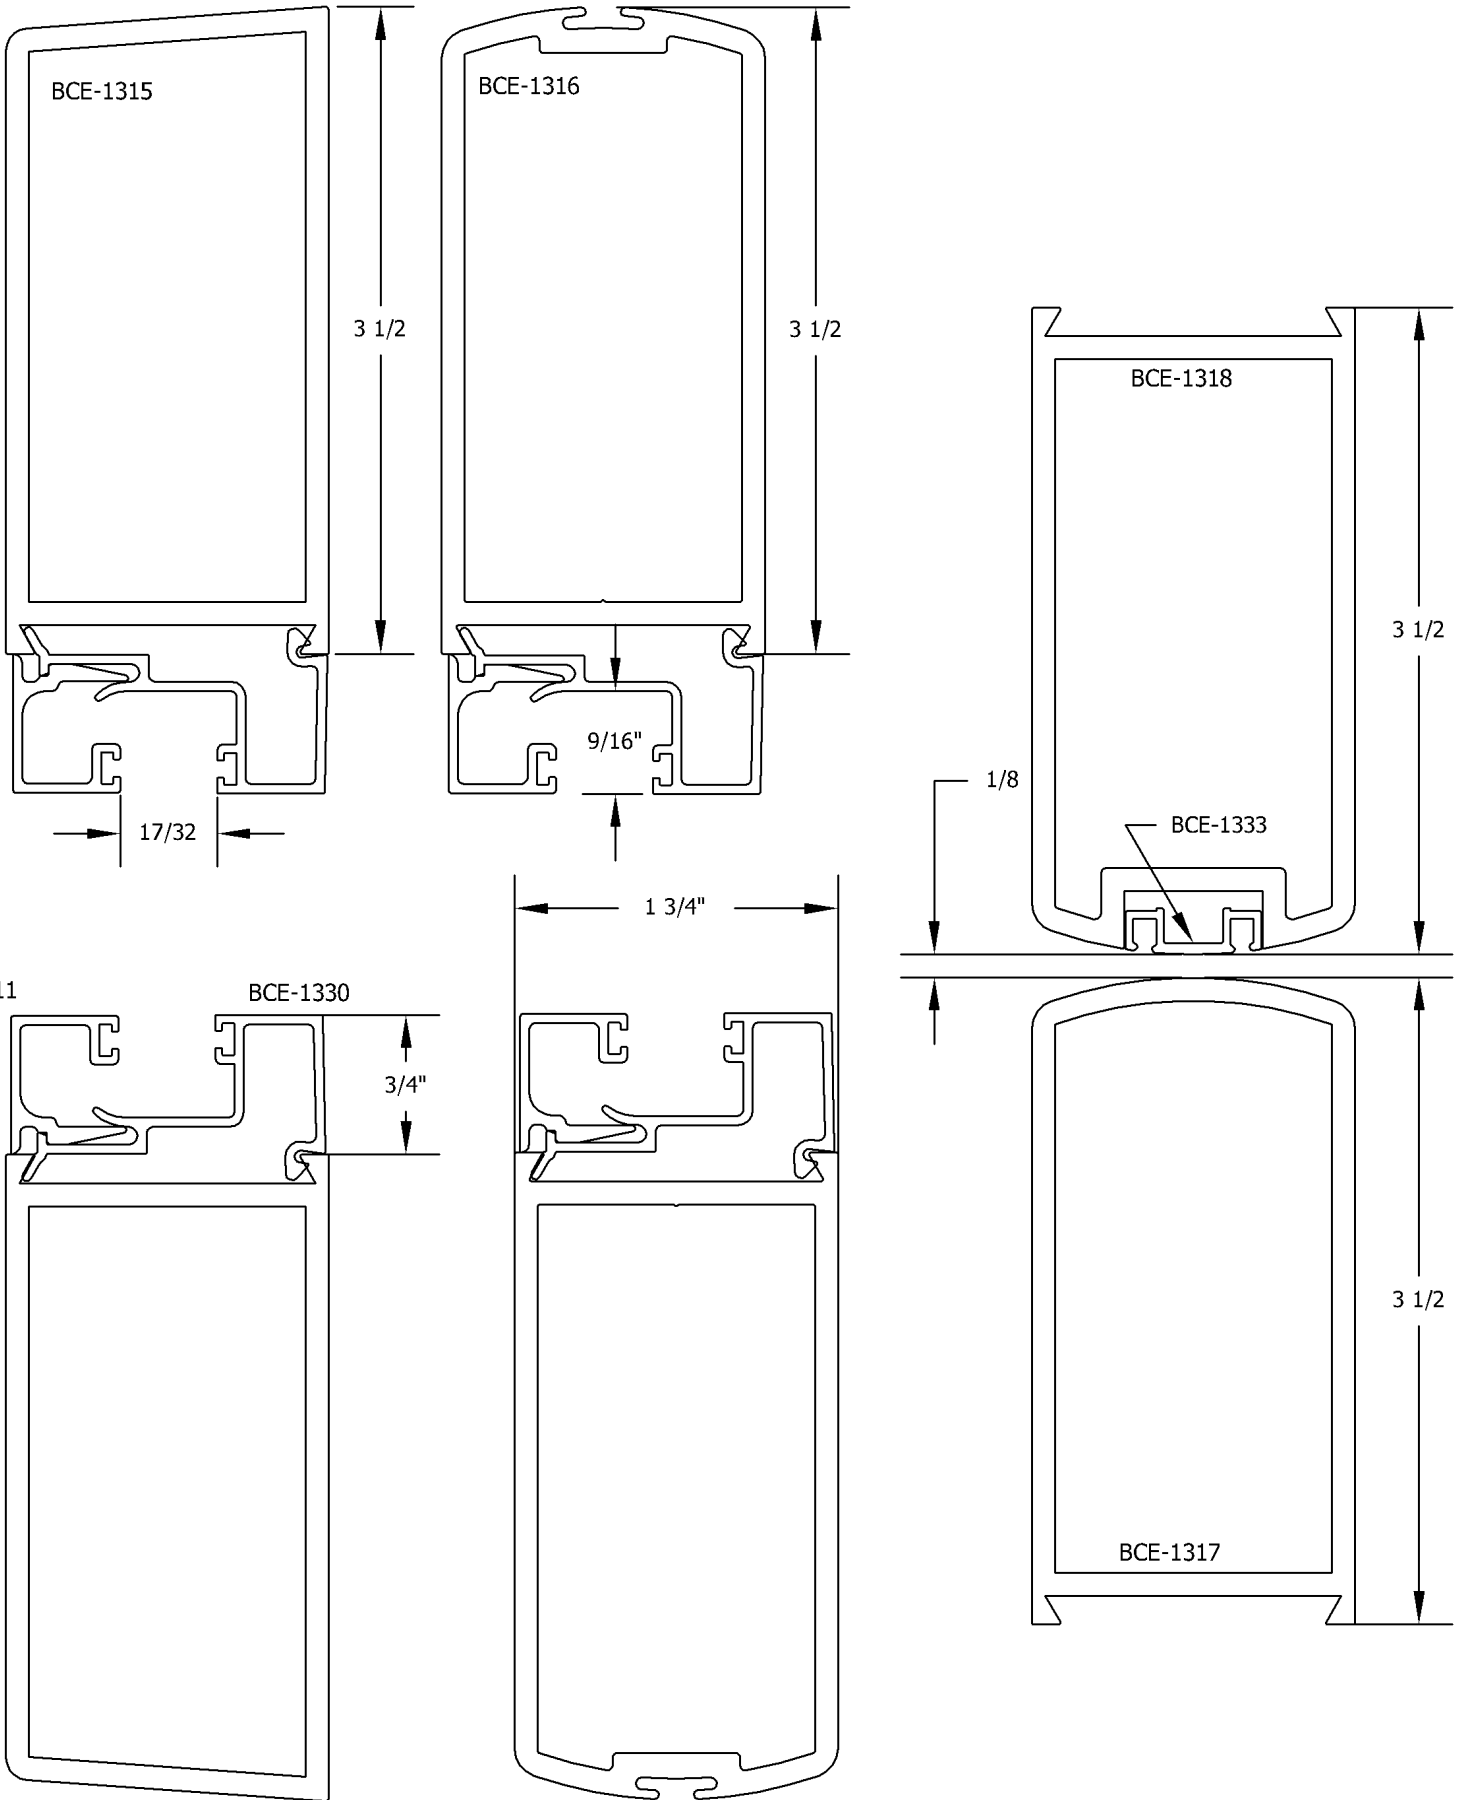

1300 SERIES ENTRANCE
MEDIUM STILE DOOR

6 of 10