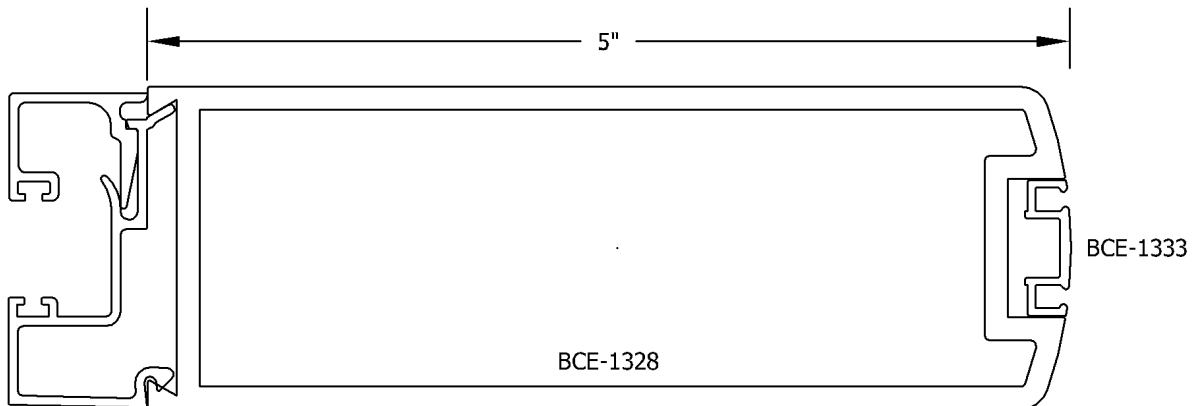

1300 SERIES ENTRANCE
WIDE STILE DOOR

7 of 10