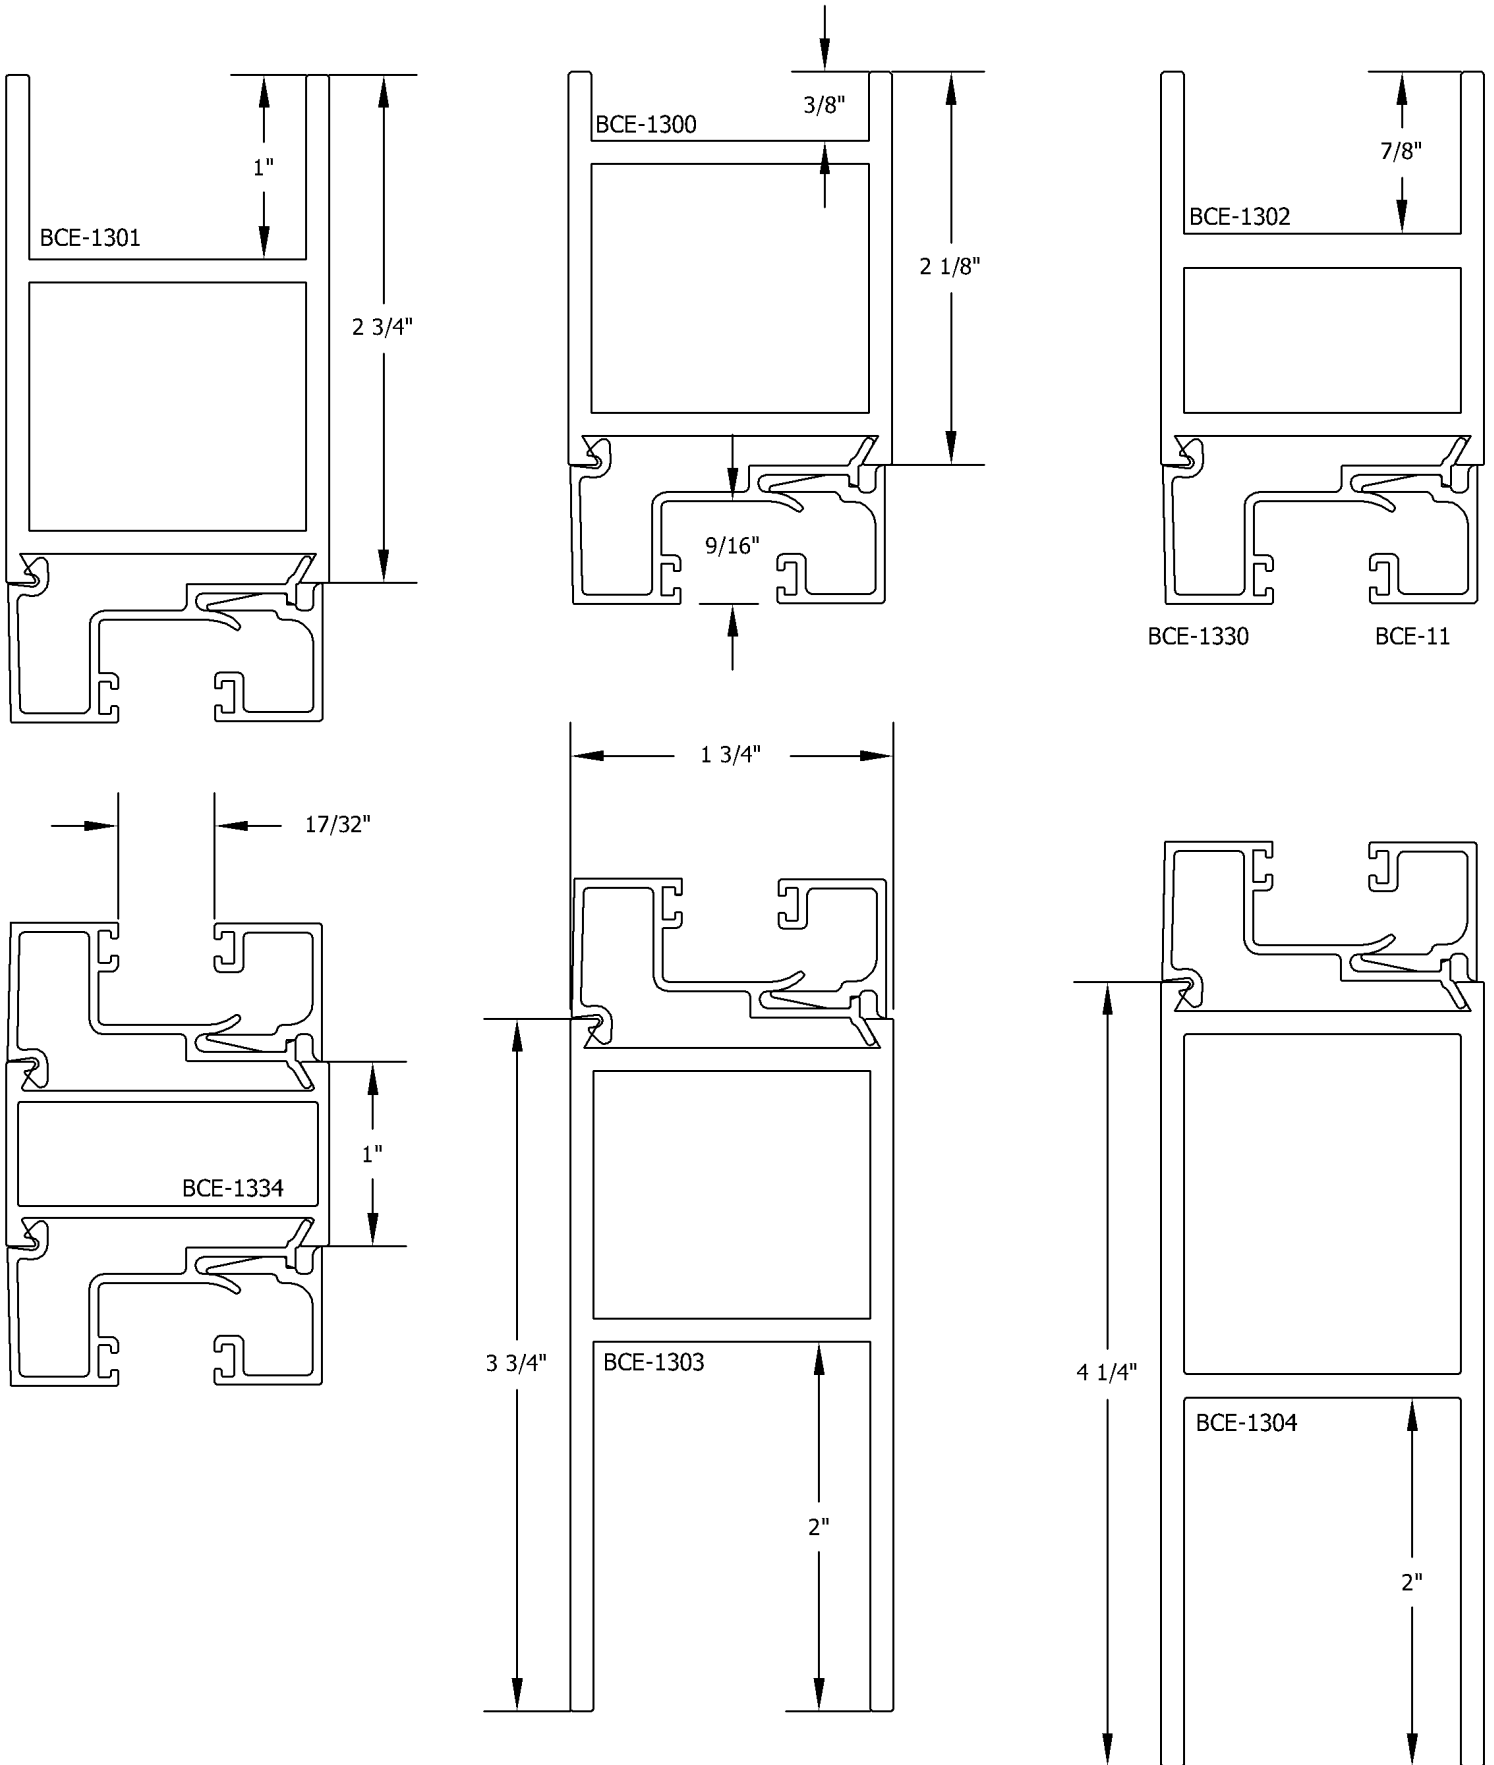

1300 SERIES ENTRANCE
NARROW STILE DOOR