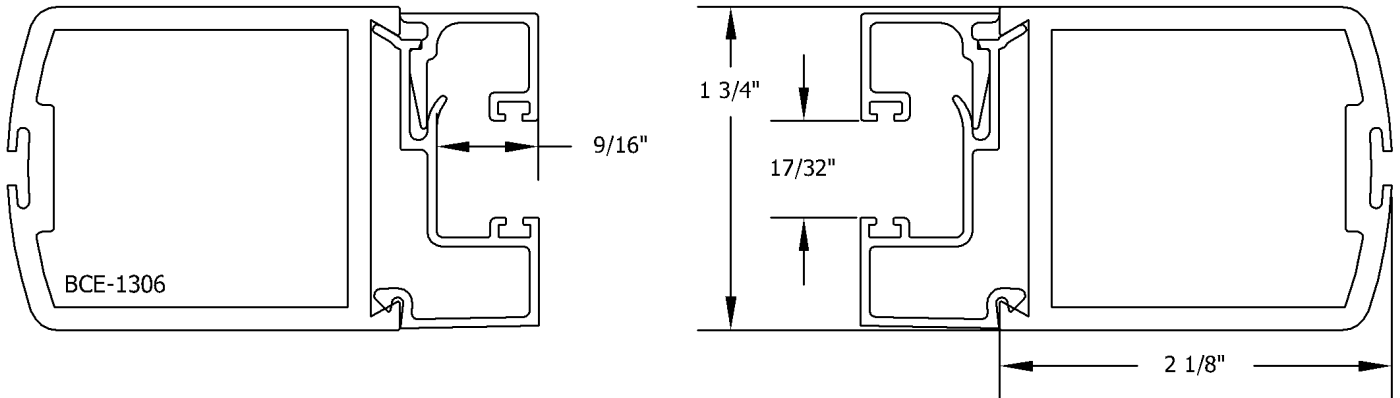

1300 SERIES ENTRANCE
NARROW STILE DOOR