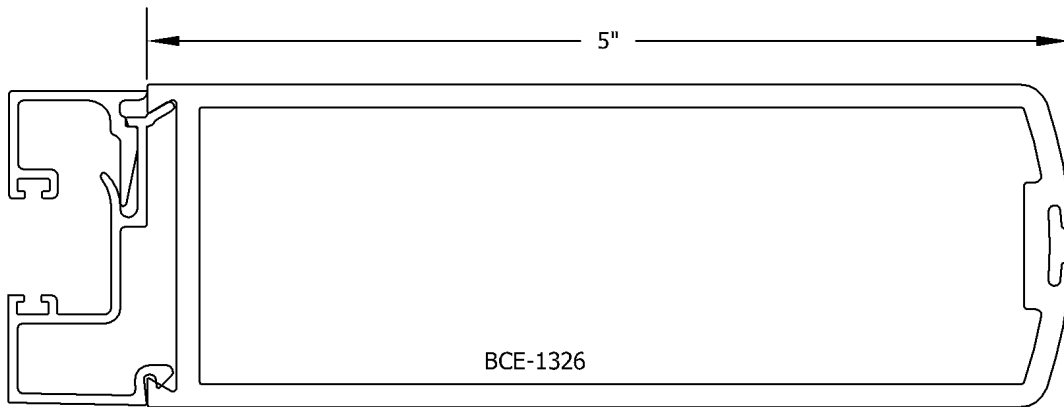

1300 SERIES ENTRANCE
WIDE STILE DOOR

7 of 10