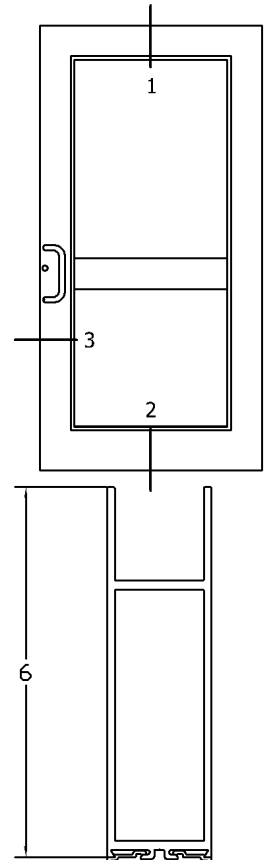

### 3300 SERIES ENTRANCE DOOR TYPES/SECTION DIMENSIONS

**BONNELL**

ALUMINUM

WIDE STYLE

NARROW STYLE

MEDIUM STYLE

SINGLE ACTING

DOUBLE ACTING

3300 SERIES ENTRANCE  
DOOR

2 of 7

PART NUMBER	DIE DRAWING	WT/FT	PERMIETER	X-X	Y-Y
BCE-3300		1.129	15.757	0.403 I 0.440 0.447 S 0.354	
BCE-3304		1.819	24.459	0.742 I 2.667 0.879 S 1.108	
BCE-3305		1.076	15.508	0.401 I 0.534 0.451 S 0.478	
BCE-3306		1.103	15.789	0.406 I 0.534 0.464 S 0.476	
BCE-3307		1.097	15.192	0.406 I 0.533 0.464 S 0.473	
BCE-3308		1.187	16.586	0.413 I 0.544 0.472 S 0.498	
BCE-3315		1.513	22.039	0.650 I 2.181 0.734 S 1.110	
BCE-3316		1.588	22.253	0.673 I 2.255 0.769 S 1.158	
BCE-3317		1.596	21.346	0.676 I 2.209 0.773 S 1.174	
BCE-3318		1.709	23.043	0.695 I 2.441 0.794 S 1.253	
BCE-3323		3.326	43.129	1.396 I 17.851 1.654 S 4.070	
BCE-3324		2.345	30.766	0.987 I 6.796 1.169 S 2.120	
BCE-3325		1.878	26.874	0.846 I 4.621 0.958 S 1.798	
BCE-3326		1.955	27.033	0.876 I 4.684 1.001 S 1.823	

3300 SERIES ENTRANCE  
DOOR

3 of 7

PART NUMBER	DIE DRAWING	WT/FT	PERMIETER	X-X	Y-Y
BCE-3327		1.984	26.641	0.890 I 4.807 1.017 S 1.893	
BCE-3328		2.039	27.973	0.883 I 4.938 1.009 S 1.949	
BCE-3330		0.138	4.248	0.005 I 0.004 0.014 S 0.010	
BCE-3331		0.125	3.436	0.007 I 0.003 0.018 S 0.007	
BCE-3332		0.154	4.753	0.008 I 0.005 0.019 S 0.013	
BCE-3333		0.067	2.064	0.001 I 0.000 0.005 S 0.000	
BCE-3337		0.113	3.522	0.011 I 0.003 0.020 S 0.006	
BCE-3338		1.196	9.405	0.269 I 0.191 0.382 S 0.217	
BCE-3340		0.593	9.273	0.009 I 0.699 0.027 S 0.349	