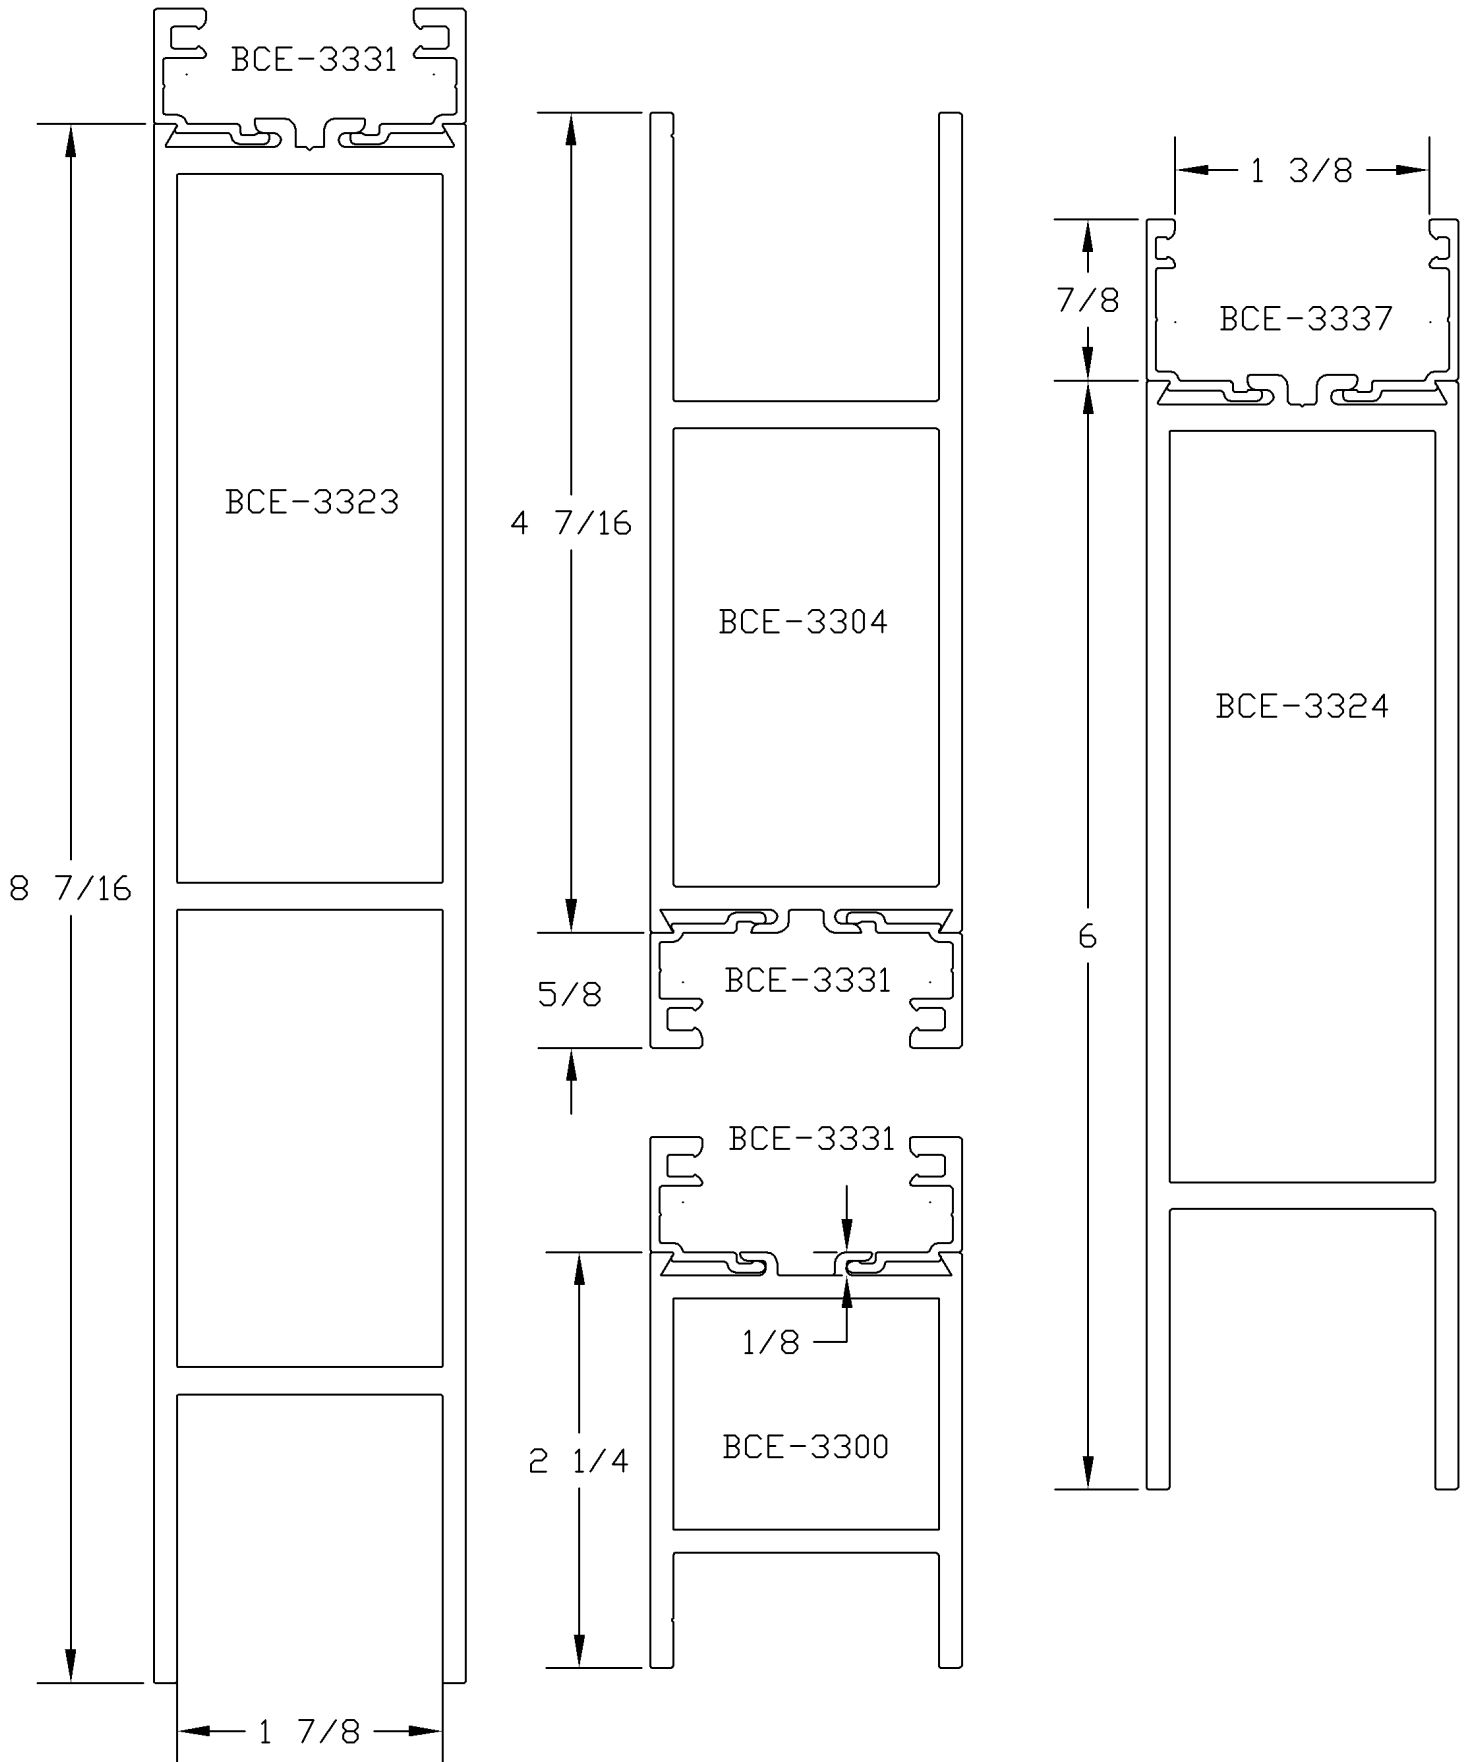

3300 SERIES ENTRANCE
DOOR ACCESSORIES

4 of 7