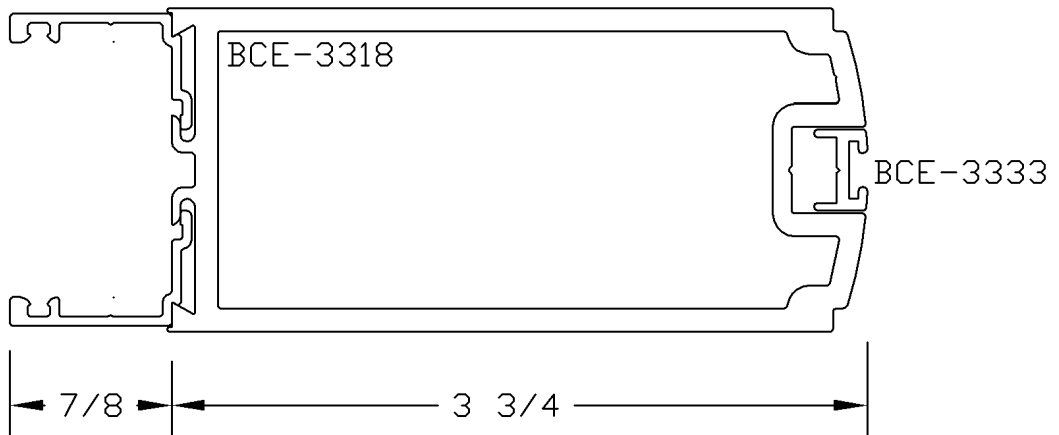

3300 SERIES ENTRANCE
DOOR ACCESSORIES

BCE-3331

BCE-3337