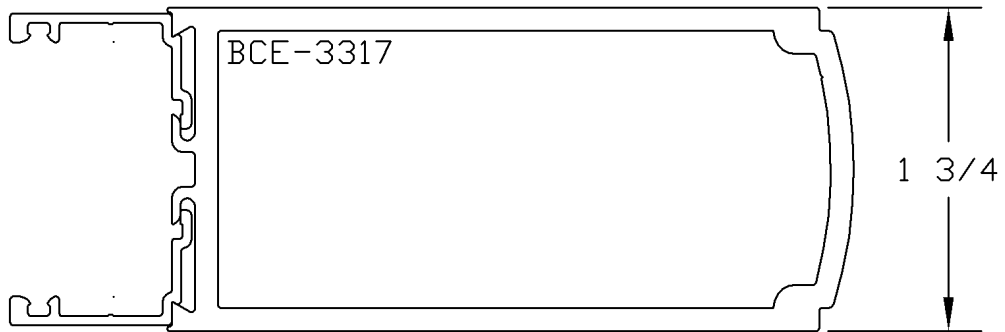

3300 SERIES ENTRANCE
DOOR ACCESSORIES

BCE-3331

BCE-3337