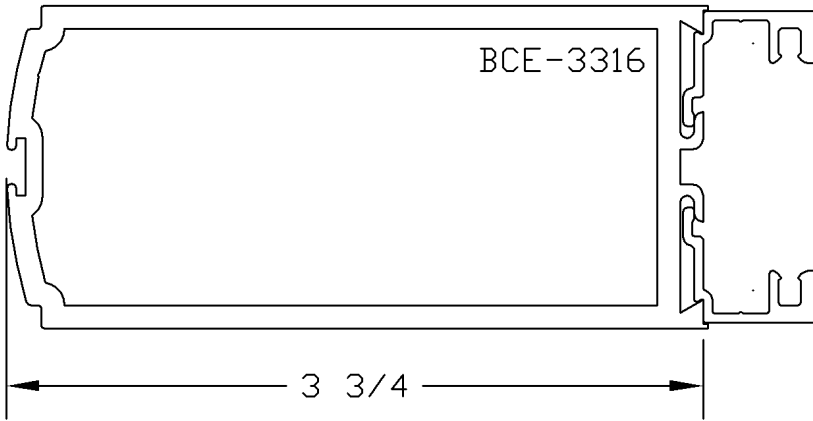

3300 SERIES ENTRANCE
DOOR ACCESSORIES

BCE-3331

BCE-3337