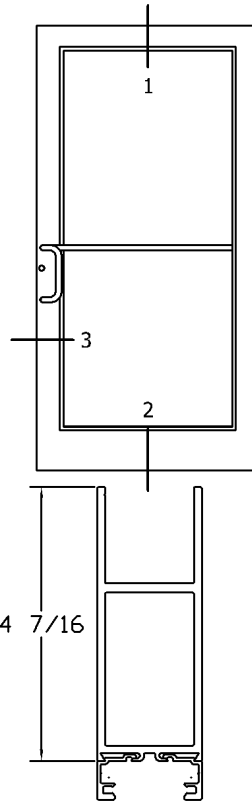

### 3300 SERIES ENTRANCE DOOR TYPES/SECTION DIMENSIONS

**BONNELL**

ALUMINUM

WIDE STYLE

NARROW STYLE

MEDIUM STYLE

SINGLE ACTING

DOUBLE ACTING

3300 SERIES ENTRANCE  
DOOR

2 of 7

PART NUMBER	DIE DRAWING	WT/FT	PERMIETER	X-X	Y-Y
BCE-3300		1.129	15.757	0.403 I 0.440 0.447 S 0.354	
BCE-3304		1.819	24.459	0.742 I 2.667 0.879 S 1.108	
BCE-3305		1.076	15.508	0.401 I 0.534 0.451 S 0.478	
BCE-3306		1.103	15.789	0.406 I 0.534 0.464 S 0.476	
BCE-3307		1.097	15.192	0.406 I 0.533 0.464 S 0.473	
BCE-3308		1.187	16.586	0.413 I 0.544 0.472 S 0.498	
BCE-3315		1.513	22.039	0.650 I 2.181 0.734 S 1.110	
BCE-3316		1.588	22.253	0.673 I 2.255 0.769 S 1.158	
BCE-3317		1.596	21.346	0.676 I 2.209 0.773 S 1.174	
BCE-3318		1.709	23.043	0.695 I 2.441 0.794 S 1.253	
BCE-3323		3.326	43.129	1.396 I 17.851 1.654 S 4.070	
BCE-3324		2.345	30.766	0.987 I 6.796 1.169 S 2.120	
BCE-3325		1.878	26.874	0.846 I 4.621 0.958 S 1.798	
BCE-3326		1.955	27.033	0.876 I 4.684 1.001 S 1.823	

3300 SERIES ENTRANCE  
DOOR

3 of 7

PART NUMBER	DIE DRAWING	WT/FT	PERMIETER	X-X	Y-Y
BCE-3327		1.984	26.641	0.890 I 4.807 1.017 S 1.893	
BCE-3328		2.039	27.973	0.883 I 4.938 1.009 S 1.949	
BCE-3330		0.138	4.248	0.005 I 0.004 0.014 S 0.010	
BCE-3331		0.125	3.436	0.007 I 0.003 0.018 S 0.007	
BCE-3332		0.154	4.753	0.008 I 0.005 0.019 S 0.013	
BCE-3333		0.067	2.064	0.001 I 0.000 0.005 S 0.000	
BCE-3337		0.113	3.522	0.011 I 0.003 0.020 S 0.006	
BCE-3338		1.196	9.405	0.269 I 0.191 0.382 S 0.217	
BCE-3340		0.593	9.273	0.009 I 0.699 0.027 S 0.349	