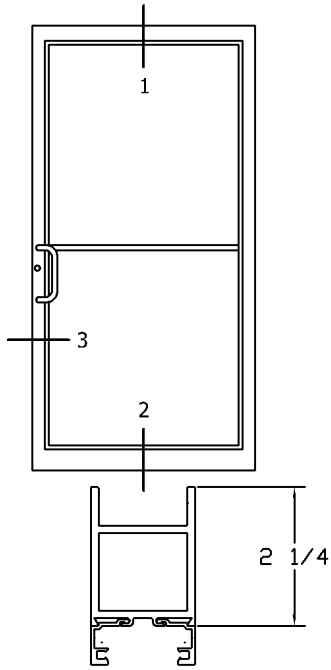

### 3300 SERIES ENTRANCE DOOR TYPES/SECTION DIMENSIONS

**BONNELL**

ALUMINUM

WIDE STYLE

NARROW STYLE

MEDIUM STYLE

SINGLE ACTING

DOUBLE ACTING

3300 SERIES ENTRANCE  
DOOR

2 of 7

PART NUMBER	DIE DRAWING	WT/FT	PERMIETER	X-X	Y-Y
BCE-3300		1.129	15.757	0.403 I 0.440 0.447 S 0.354	
BCE-3304		1.819	24.459	0.742 I 2.667 0.879 S 1.108	
BCE-3305		1.076	15.508	0.401 I 0.534 0.451 S 0.478	
BCE-3306		1.103	15.789	0.406 I 0.534 0.464 S 0.476	
BCE-3307		1.097	15.192	0.406 I 0.533 0.464 S 0.473	
BCE-3308		1.187	16.586	0.413 I 0.544 0.472 S 0.498	
BCE-3315		1.513	22.039	0.650 I 2.181 0.734 S 1.110	
BCE-3316		1.588	22.253	0.673 I 2.255 0.769 S 1.158	
BCE-3317		1.596	21.346	0.676 I 2.209 0.773 S 1.174	
BCE-3318		1.709	23.043	0.695 I 2.441 0.794 S 1.253	
BCE-3323		3.326	43.129	1.396 I 17.851 1.654 S 4.070	
BCE-3324		2.345	30.766	0.987 I 6.796 1.169 S 2.120	
BCE-3325		1.878	26.874	0.846 I 4.621 0.958 S 1.798	
BCE-3326		1.955	27.033	0.876 I 4.684 1.001 S 1.823	

3300 SERIES ENTRANCE  
DOOR

3 of 7

PART NUMBER	DIE DRAWING	WT/FT	PERMIETER	X-X	Y-Y
BCE-3327		1.984	26.641	0.890 I 4.807 1.017 S 1.893	
BCE-3328		2.039	27.973	0.883 I 4.938 1.009 S 1.949	
BCE-3330		0.138	4.248	0.005 I 0.004 0.014 S 0.010	
BCE-3331		0.125	3.436	0.007 I 0.003 0.018 S 0.007	
BCE-3332		0.154	4.753	0.008 I 0.005 0.019 S 0.013	
BCE-3333		0.067	2.064	0.001 I 0.000 0.005 S 0.000	
BCE-3337		0.113	3.522	0.011 I 0.003 0.020 S 0.006	
BCE-3338		1.196	9.405	0.269 I 0.191 0.382 S 0.217	
BCE-3340		0.593	9.273	0.009 I 0.699 0.027 S 0.349	